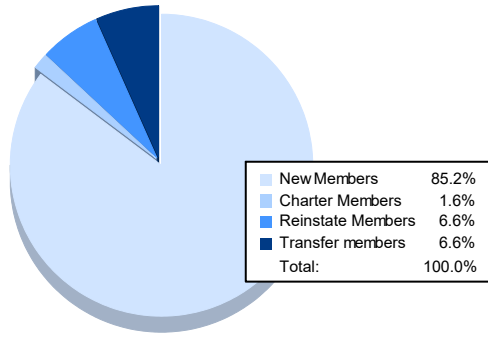

Year	New Clubs	Dropped Clubs	Gain/ Loss Clubs	New Members	Charter Members	Reinstate Members	Transfer Members	Total Member Added	Total Members Dropped	Gain/ Loss Members
2016-2017	0	0	0	122	2	2	6	132	155	-23
2017-2018	0	0	0	99	0	2	5	106	123	-17
2018-2019	0	1	-1	83	0	14	3	100	146	-46
2019-2020	0	1	-1	62	1	21	8	92	130	-38
2020-2021	0	2	-2	52	1	4	4	61	192	-131
<b>Average</b>	<b>0</b>	<b>1</b>	<b>-1</b>	<b>84</b>	<b>1</b>	<b>9</b>	<b>5</b>	<b>98</b>	<b>149</b>	<b>-51</b>

### Membership Composition June 2021 Cumulative