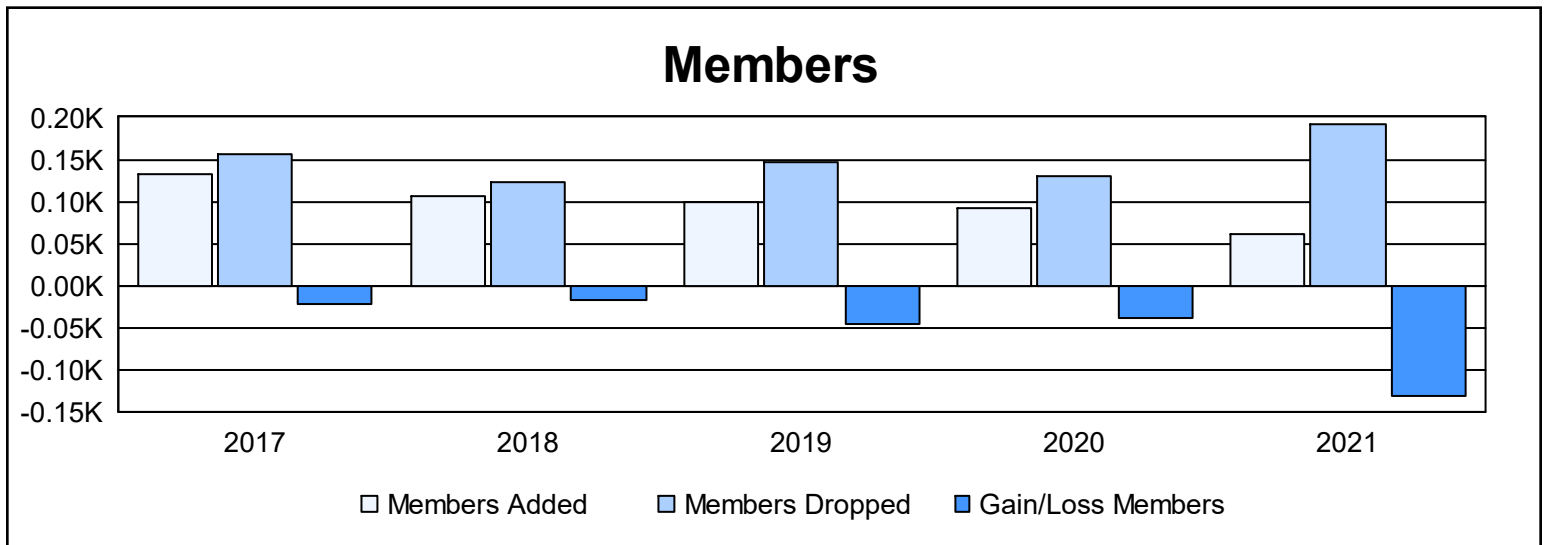

Year	New Clubs	Dropped Clubs	Gain/ Loss Clubs	New Members	Charter Members	Reinstate Members	Transfer Members	Total Member Added	Total Members Dropped	Gain/ Loss Members
2016-2017	0	0	0	122	2	2	6	132	155	-23
2017-2018	0	0	0	99	0	2	5	106	123	-17
2018-2019	0	1	-1	83	0	14	3	100	146	-46
2019-2020	0	1	-1	62	1	21	8	92	130	-38
2020-2021	0	2	-2	52	1	4	4	61	192	-131
<b>Average</b>	<b>0</b>	<b>1</b>	<b>-1</b>	<b>84</b>	<b>1</b>	<b>9</b>	<b>5</b>	<b>98</b>	<b>149</b>	<b>-51</b>

### Membership Composition June 2021 Cumulative