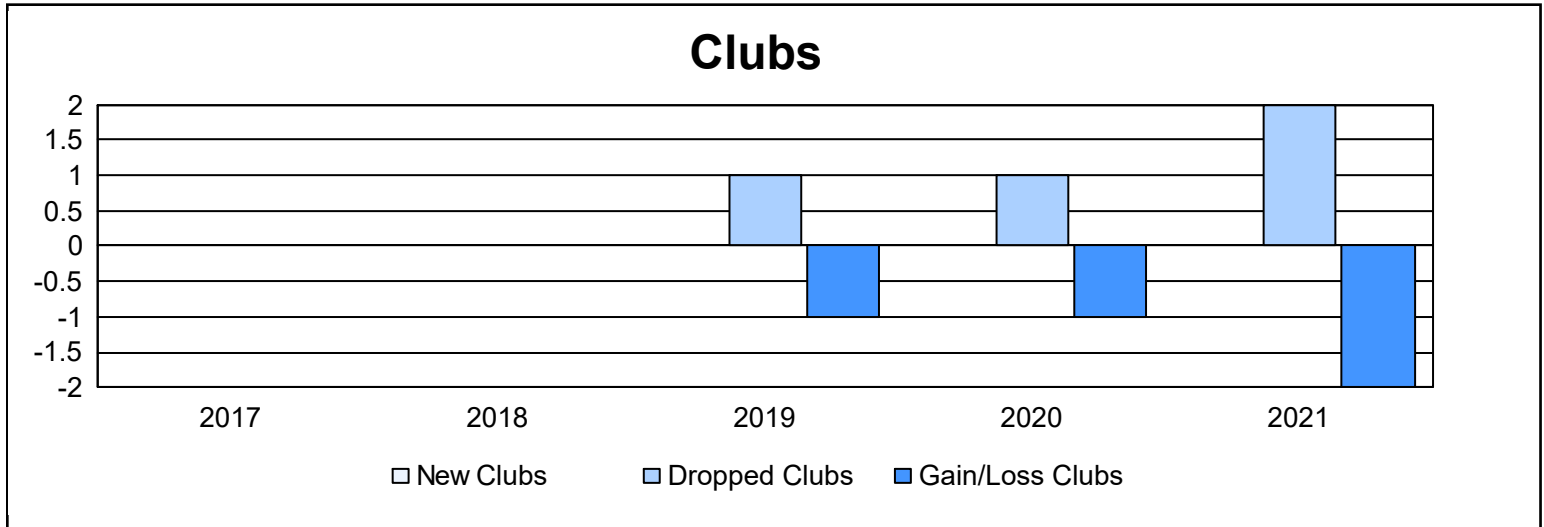

Year	New Clubs	Dropped Clubs	Gain/ Loss Clubs	New Members	Charter Members	Reinstate Members	Transfer Members	Total Member Added	Total Members Dropped	Gain/ Loss Members
2016-2017	0	0	0	122	2	2	6	132	155	-23
2017-2018	0	0	0	99	0	2	5	106	123	-17
2018-2019	0	1	-1	83	0	14	3	100	146	-46
2019-2020	0	1	-1	62	1	21	8	92	130	-38
2020-2021	0	2	-2	52	1	4	4	61	192	-131
<b>Average</b>	<b>0</b>	<b>1</b>	<b>-1</b>	<b>84</b>	<b>1</b>	<b>9</b>	<b>5</b>	<b>98</b>	<b>149</b>	<b>-51</b>

### Membership Composition June 2021 Cumulative